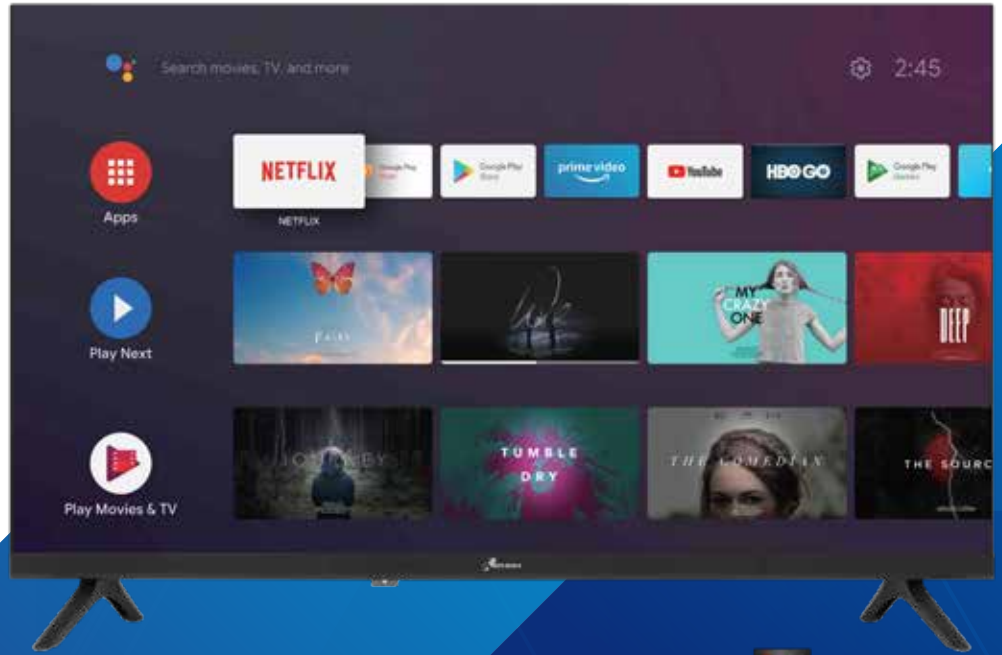

androidtv

FULL HD

3 Entradas
HDMI™
HIGH-DEFINITION MULTIMEDIA INTERFACE

2 Entradas
USB B

**FRAME
LESS**

SERIE CH **43"**

RLED-AND43CHG7LF

 Google Assistant